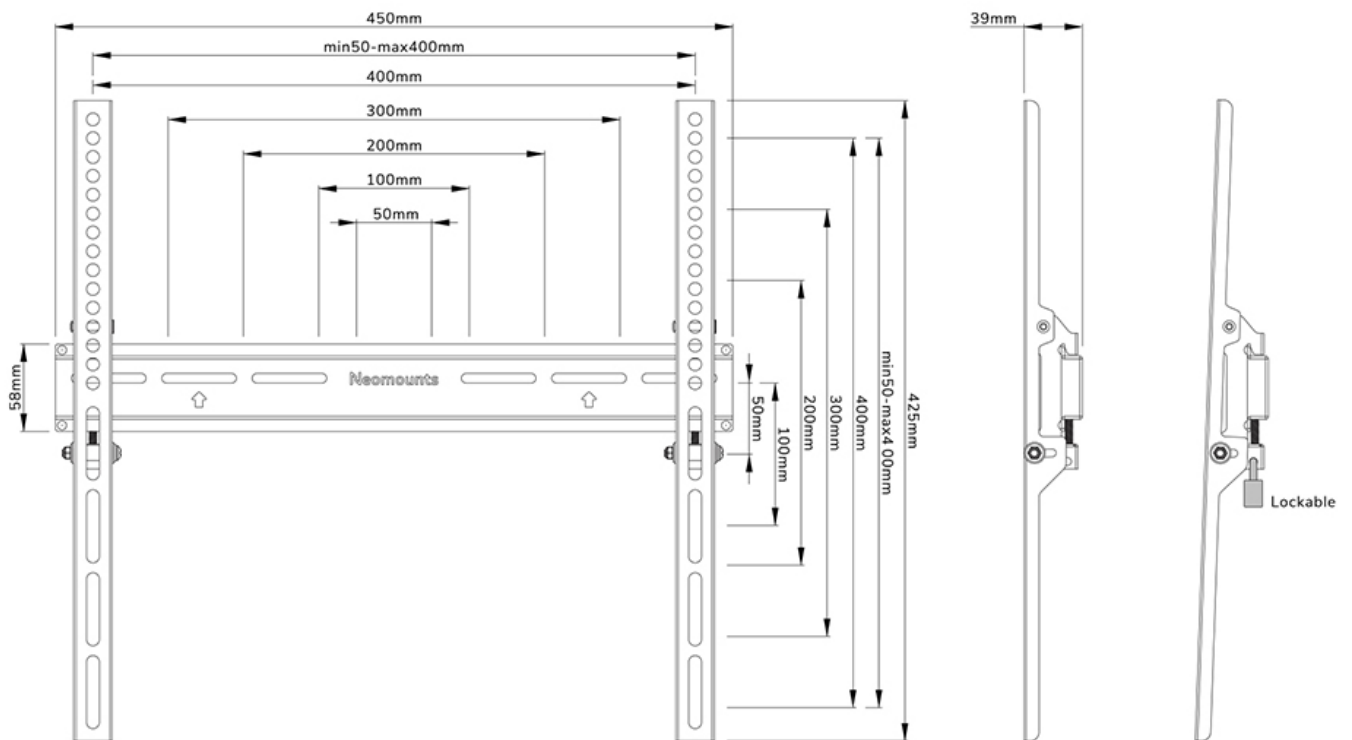

WL30-350BL14

NEOMOUNTS WL30-350BL14 TV MOUNT WALL

Neomounts